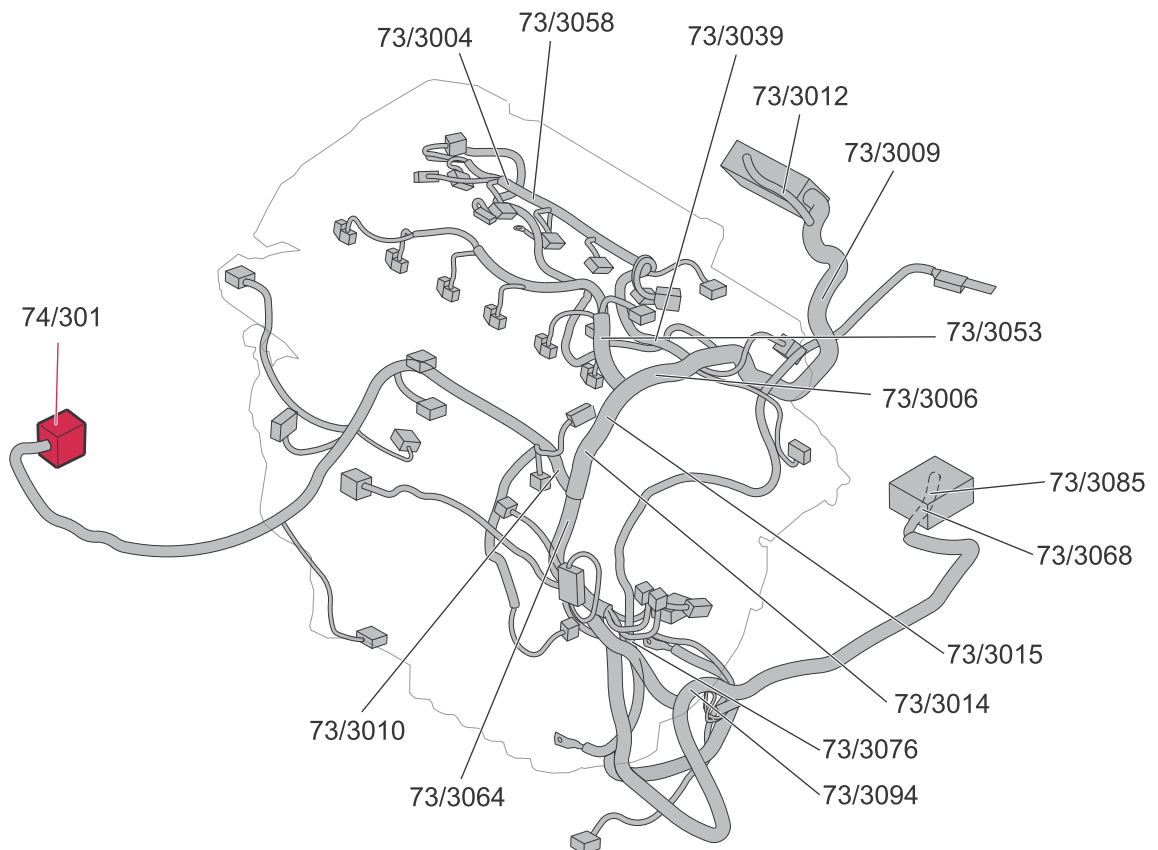

Cable harness routing in vehicle Harness engine 4-Cyl. Turbo

105127

Cable harness routing in vehicle Harness engine, 6-Cyl. Turbo

I01402_T